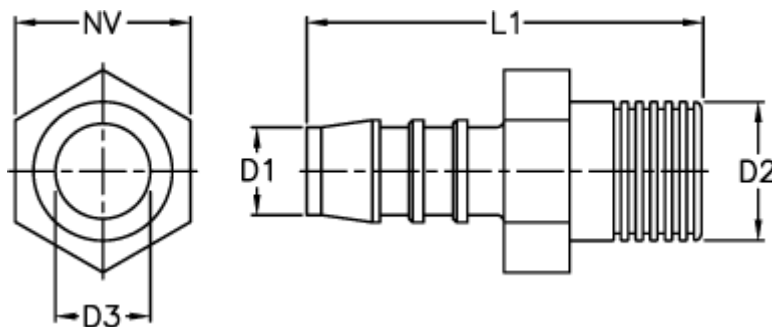

Article number: 027108910006

Description: Norma hose coupling GES 6 / R1/8

Measures

D1 = 6

D2 = R1/8

D3 = 4.0

L1 = 32.5

NV = 10